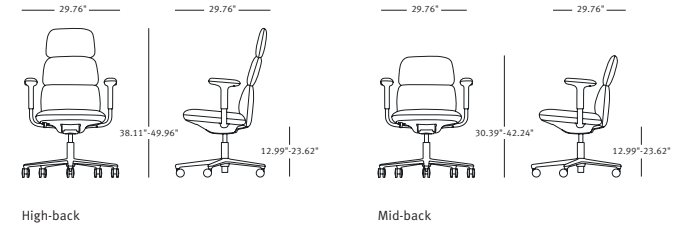

Statement of Line Overview

Work Chair

Materials

[Click here](#) to view the complete materials offering for Asari Chair by Herman Miller.

Sustainability

[Click here](#) to see how Asari Chair by Herman Miller meets your environmental goals.

3D Models

[Click here](#) to explore the 3D model library.

Details

Family
Work Chair

Overview
Maximum User Weight 350lbs/158.7kg

Seat Height
Low-height Cylinder 12.99" – 17.87"
Standard-height Cylinder 14.13" – 21.18"
Extended-height Cylinder 15.51" – 23.62"

Back Support
PostureFit Sacral Support Standard

Tilt Options
Self-adjusting Synchronous Tilt

Back Options
Mid-back
High-back

Arm Options
No Arms
Fixed Arms
Height-adjustable Arms