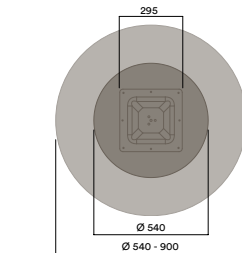

DBJ-1540

745 (Standard Height)