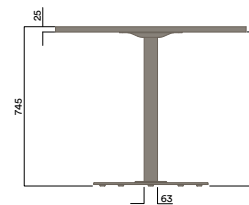

Top Horn Finish

Steel Top Horn

- a. Black Powdercoat

* Custom Height available please check with your ThinkingWorks consultant.

Maximum inc. worktop 20kg
 Maximum Point Load 30kg
 Seats 1-3

DBJ-1540-CT

425 (Coffee Table Height)

DBJ-1540

745 (Standard Height)

Tables

Round / Square

Materials Information

Column & Base Finish

Steel Column and Base

- a. Blanc
- b. Noir
- c. Double Cream
- d. Pink Salt
- e. Nocturnelle
- f. Morello
- g. Scotland Sky
- h. Green Smoke
- i. Moonshine
- j. Byron Blue
- k. Axel