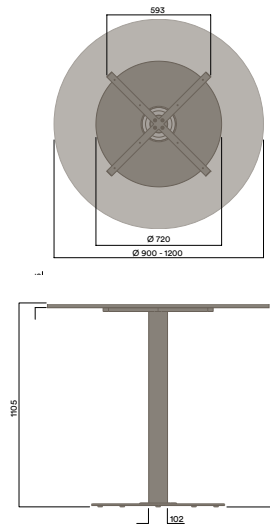

Top Horn Finish

Steel Top Horn

- a. Black Powdercoat

* Custom Height available please check with your ThinkingWorks consultant.

Maximum inc. worktop 20kg
 Maximum Point Load 30kg
 Seats 1-3

DBJ-1540-CT

425 (Coffee Table Height)

Top Horn Finish

Steel Top Horn

- a. Black Powdercoat

* Custom Height available please check with your ThinkingWorks consultant.

Maximum inc. worktop 30kg
 Maximum Point Load 30kg
 Seats 1-4

DBJ-1720

745 (Standard Height)

DBJ-1720-SH

1105 (Standing Height)

Tables

Round / Square

Materials Information

Column & Base Finish

Steel Column and Base

- a. Blanc
- b. Noir
- c. Double Cream
- d. Pink Salt
- e. Nocturnelle
- f. Morello
- g. Scotland Sky
- h. Green Smoke
- i. Moonshine
- j. Byron Blue
- k. Axel