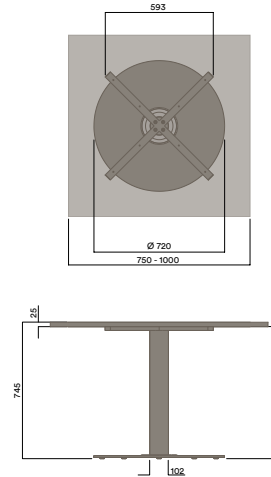

Top Horn Finish

Steel Top Horn

- a. Black Powdercoat

* Custom Height available please check with your ThinkingWorks consultant.

Maximum inc. worktop 20kg
 Maximum Point Load 30kg
 Seats 1-3

DBJ-1540-CT

425 (Coffee Table Height)

Top Horn Finish

Steel Top Horn

- a. Black Powdercoat

* Custom Height available please check with your ThinkingWorks consultant.

Maximum inc. worktop 30kg
 Maximum Point Load 30kg
 Seats 1-4

DBJ-1720

745 (Standard Height)

DBJ-1720-SH

1105 (Standing Height)

Tables

Round / Square

Materials Information

Column & Base Finish

Steel Column and Base

- a. Blanc
- b. Noir
- c. Double Cream
- d. Pink Salt
- e. Nocturnelle
- f. Morello
- g. Scotland Sky
- h. Green Smoke
- i. Moonshine
- j. Byron Blue
- k. Axel

DBJ-1900

745 (Standard Height)

Top Horn Finish

Steel Top Horn

- a. Black Powdercoat

DBJ-1900-SH

1130 (Standing Height)

* Custom Height available please check with your ThinkingWorks consultant.