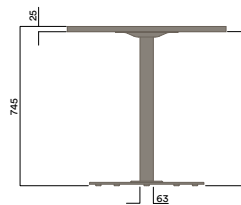

Top Horn Finish

Steel Top Horn

- a. Black Powdercoat

* Custom Height available please check with your ThinkingWorks consultant.

Maximum inc. worktop 20kg
 Maximum Point Load 30kg
 Seats 1-3

DBJ-1540-CT

425 (Coffee Table Height)

DBJ-1540

745 (Standard Height)

Tables

Round / Square

Materials Information

Column & Base Finish

Steel Column and Base

- a. Blanc
- b. Noir
- c. Double Cream
- d. Pink Salt
- e. Nocturnelle
- f. Morello
- g. Scotland Sky
- h. Green Smoke
- i. Moonshine
- j. Byron Blue
- k. Axel