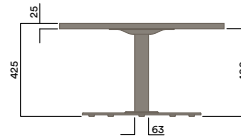

Top Horn Finish

Steel Top Horn

- a. Black Powdercoat

* Custom Height available please check with your ThinkingWorks consultant.

Maximum inc. worktop 20kg
 Maximum Point Load 30kg
 Seats 1-3

DBJ-1540-CT

425 (Coffee Table Height)

DBJ-1540

745 (Standard Height)

Tables

Round / Square

Materials Information

Column & Base Finish

Steel Column and Base

- a. Blanc
- b. Noir
- c. Double Cream
- d. Pink Salt
- e. Nocturnelle
- f. Morello
- g. Scotland Sky
- h. Green Smoke
- i. Moonshine
- j. Byron Blue
- k. Axel