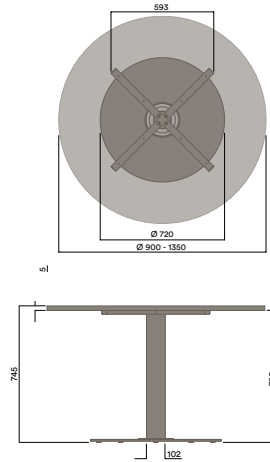

Top Horn Finish

Steel Top Horn

- a. Black Powdercoat

* Custom Height available please check with your ThinkingWorks consultant.

Maximum inc. worktop 20kg
 Maximum Point Load 30kg
 Seats 1-3

DBJ-1540-CT

425 (Coffee Table Height)

Top Horn Finish

Steel Top Horn

- a. Black Powdercoat

* Custom Height available please check with your ThinkingWorks consultant.

Maximum inc. worktop 30kg
 Maximum Point Load 30kg
 Seats 1-4

DBJ-1720

745 (Standard Height)

DBJ-1720-SH

1105 (Standing Height)

Tables

Round / Square

Materials Information

Column & Base Finish

Steel Column and Base

- a. Blanc
- b. Noir
- c. Double Cream
- d. Pink Salt
- e. Nocturnelle
- f. Morello
- g. Scotland Sky
- h. Green Smoke
- i. Moonshine
- j. Byron Blue
- k. Axel