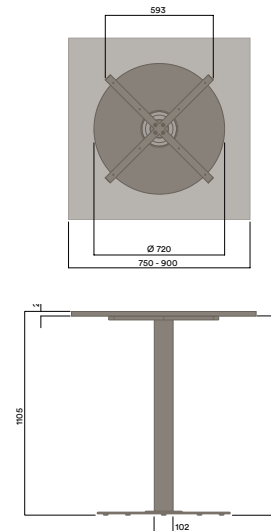

Top Horn Finish

Steel Top Horn

- a. Black Powdercoat

* Custom Height available please check with your ThinkingWorks consultant.

Maximum inc. worktop 20kg
 Maximum Point Load 30kg
 Seats 1-3

DBJ-1540-CT

425 (Coffee Table Height)

DBJ-1540

745 (Standard Height)

Tables

Round / Square

Materials Information

Column & Base Finish

Steel Column and Base

- a. Blanc
- b. Noir
- c. Double Cream
- d. Pink Salt
- e. Nocturnelle
- f. Morello
- g. Scotland Sky
- h. Green Smoke
- i. Moonshine
- j. Byron Blue
- k. Axel

Top Horn Finish

Steel Top Horn

- a. Black Powdercoat

* Custom Height available please check with your ThinkingWorks consultant.

Maximum inc. worktop 30kg
 Maximum Point Load 30kg
 Seats 1-4

DBJ-1720

745 (Standard Height)

DBJ-1720-SH

1105 (Standing Height)

Tables

Round / Square

Materials Information

Column & Base Finish

Steel Column and Base

- a. Blanc
- b. Noir
- c. Double Cream
- d. Pink Salt
- e. Nocturnelle
- f. Morello
- g. Scotland Sky
- h. Green Smoke
- i. Moonshine
- j. Byron Blue
- k. Axel