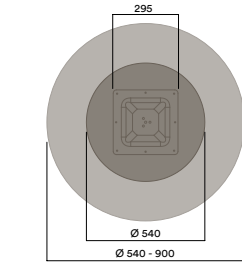

Top Horn Finish

Steel Top Horn

- a. Black Powdercoat

* Custom Height available please check with your ThinkingWorks consultant.

Maximum inc. worktop 20kg
 Maximum Point Load 30kg
 Seats 1-3

DBJ-1540-CT

425 (Coffee Table Height)