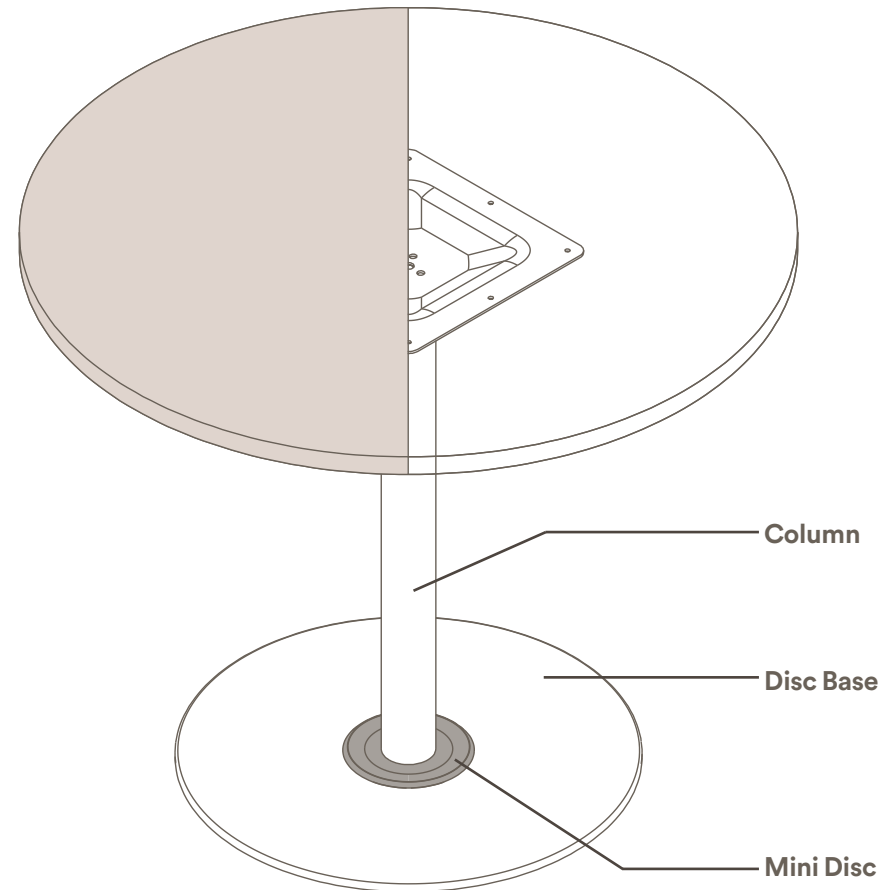

Disc Base Juno Finishes

Designed to mix and match, Disc Base Juno's Mini Disc, Disc Base and Column can be powdercoated in any combination of Thinking Works' Standard or Seasonal Powdercoat Finishes.

1. Standard Finishes

Disc Base Juno is available in Blanc and Noir as standard powdercoat finishes.

2. Seasonal Finishes

We offer Disc Base Juno in our current seasonal powdercoat finishes.

Colours are representative only, please check with your Thinking Works consultant to view samples of any specific colour.