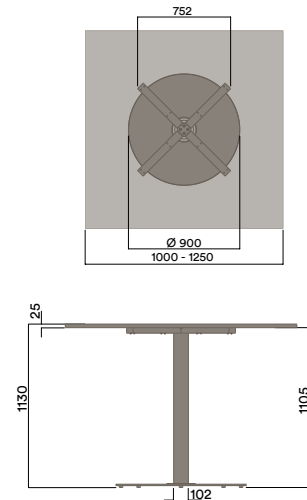

Top Horn Finish

Steel Top Horn

- a. Black Powdercoat

* Custom Height available please check with your ThinkingWorks consultant.

Maximum inc. worktop 30kg
 Maximum Point Load 30kg
 Seats 1-4

DBJ-1720

745 (Standard Height)

DBJ-1720-SH

1105 (Standing Height)

Tables

Round / Square

Materials Information

Column & Base Finish

Steel Column and Base

- a. Blanc
- b. Noir
- c. Double Cream
- d. Pink Salt
- e. Nocturnelle
- f. Morello
- g. Scotland Sky
- h. Green Smoke
- i. Moonshine
- j. Byron Blue
- k. Axel

DBJ-1900

745 (Standard Height)

Top Horn Finish

Steel Top Horn

- a. Black Powdercoat

DBJ-1900-SH

1130 (Standing Height)

* Custom Height available please check with your ThinkingWorks consultant.

Maximum inc. worktop 30kg
 Maximum Point Load 30kg
 Seats 1-4

INNER / SPACE

For More Information

Phone / 07 3216 6079

Email / sales@innerspace.net.au