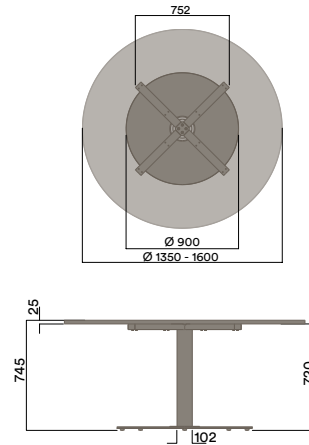

Top Horn Finish

Steel Top Horn

- a. Black Powdercoat

* Custom Height available please check with your ThinkingWorks consultant.

Maximum inc. worktop 30kg
 Maximum Point Load 30kg
 Seats 1-4

DBJ-1720

745 (Standard Height)

DBJ-1720-SH

1105 (Standing Height)

Tables

Round / Square

Materials Information

Column & Base Finish

Steel Column and Base

- a. Blanc
- b. Noir
- c. Double Cream
- d. Pink Salt
- e. Nocturnelle
- f. Morello
- g. Scotland Sky
- h. Green Smoke
- i. Moonshine
- j. Byron Blue
- k. Axel

DBJ-1900

745 (Standard Height)

Top Horn Finish

Steel Top Horn

- a. Black Powdercoat

DBJ-1900-SH

1130 (Standing Height)

* Custom Height available please check with your ThinkingWorks consultant.

Maximum inc. worktop 30kg
 Maximum Point Load 30kg
 Seats 1-4

INNER / SPACE

For More Information

Phone / 07 3216 6079

Email / sales@innerspace.net.au