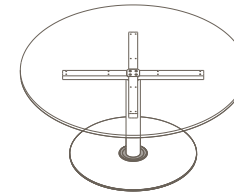

DBJ-1540

745 (Standard Height)

Tables

Round / Square

Materials Information

Column & Base Finish

Steel Column and Base

- a. Blanc
- b. Noir
- c. Double Cream
- d. Pink Salt
- e. Nocturnelle
- f. Morello
- g. Scotland Sky
- h. Green Smoke
- i. Moonshine
- j. Byron Blue
- k. Axel

Top Horn Finish

Steel Top Horn

- a. Black Powdercoat

* Custom Height available please check with your ThinkingWorks consultant.

Maximum inc. worktop 30kg
 Maximum Point Load 30kg
 Seats 1-4

DBJ-1720

745 (Standard Height)

DBJ-1720-SH

1105 (Standing Height)

Tables

Round / Square

Materials Information

Column & Base Finish

Steel Column and Base

- a. Blanc
- b. Noir
- c. Double Cream
- d. Pink Salt
- e. Nocturnelle
- f. Morello
- g. Scotland Sky
- h. Green Smoke
- i. Moonshine
- j. Byron Blue
- k. Axel

DBJ-1900

745 (Standard Height)

Top Horn Finish

Steel Top Horn

- a. Black Powdercoat

DBJ-1900-SH

1130 (Standing Height)

* Custom Height available please check with your ThinkingWorks consultant.