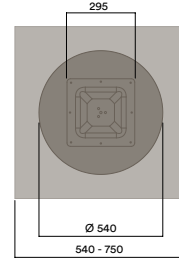

Top Horn Finish

Steel Top Horn

- a. Black Powdercoat

* Custom Height available please check with your ThinkingWorks consultant.

Maximum inc. worktop 20kg
 Maximum Point Load 30kg
 Seats 1-3

DBJ-1540-CT

425 (Coffee Table Height)

Top Horn Finish

Steel Top Horn

- a. Black Powdercoat

* Custom Height available please check with your ThinkingWorks consultant.

Maximum inc. worktop 30kg
 Maximum Point Load 30kg
 Seats 1-4

DBJ-1720

745 (Standard Height)