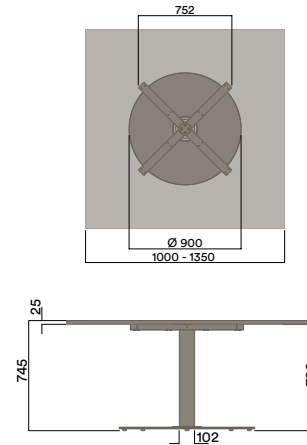

Top Horn Finish

Steel Top Horn

- a. Black Powdercoat

* Custom Height available please check with your ThinkingWorks consultant.

Maximum inc. worktop 30kg
 Maximum Point Load 30kg
 Seats 1-4

DBJ-1720

745 (Standard Height)

DBJ-1720-SH

1105 (Standing Height)

Tables

Round / Square

Materials Information

Column & Base Finish

Steel Column and Base

- a. Blanc
- b. Noir
- c. Double Cream
- d. Pink Salt
- e. Nocturnelle
- f. Morello
- g. Scotland Sky
- h. Green Smoke
- i. Moonshine
- j. Byron Blue
- k. Axel

DBJ-1900

745 (Standard Height)

Top Horn Finish

Steel Top Horn

- a. Black Powdercoat

DBJ-1900-SH

1130 (Standing Height)

* Custom Height available please check with your ThinkingWorks consultant.

Maximum inc. worktop 30kg
 Maximum Point Load 30kg
 Seats 1-4

INNER / SPACE

For More Information

Phone / 07 3216 6079

Email / sales@innerspace.net.au