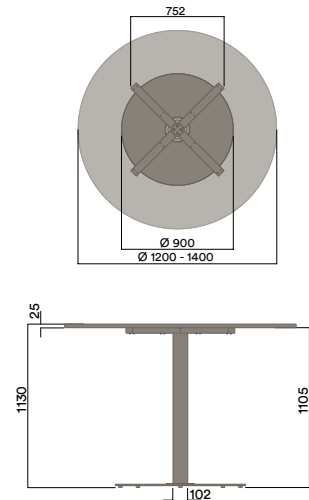

Top Horn Finish

Steel Top Horn

- a. Black Powdercoat

* Custom Height available please check with your ThinkingWorks consultant.

Maximum inc. worktop 30kg
 Maximum Point Load 30kg
 Seats 1-4

DBJ-1720

745 (Standard Height)

DBJ-1720-SH

1105 (Standing Height)

Tables

Round / Square

Materials Information

Column & Base Finish

Steel Column and Base

- a. Blanc
- b. Noir
- c. Double Cream
- d. Pink Salt
- e. Nocturnelle
- f. Morello
- g. Scotland Sky
- h. Green Smoke
- i. Moonshine
- j. Byron Blue
- k. Axel

DBJ-1900

745 (Standard Height)

Top Horn Finish

Steel Top Horn

- a. Black Powdercoat

DBJ-1900-SH

1130 (Standing Height)

* Custom Height available please check with your ThinkingWorks consultant.

Maximum inc. worktop 30kg
 Maximum Point Load 30kg
 Seats 1-4

INNER / SPACE

For More Information

Phone / 07 3216 6079

Email / sales@innerspace.net.au