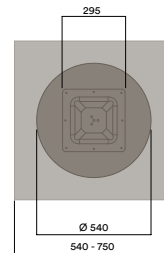

DBJ-1540

745 (Standard Height)