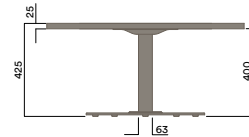

Top Horn Finish

Steel Top Horn

- a. Black Powdercoat

* Custom Height available please check with your ThinkingWorks consultant.

Maximum inc. worktop 20kg
 Maximum Point Load 30kg
 Seats 1-3

DBJ-1540-CT

425 (Coffee Table Height)

DBJ-1540

745 (Standard Height)

Tables

Round / Square

Materials Information

Column & Base Finish

Steel Column and Base

- a. Blanc
- b. Noir
- c. Double Cream
- d. Pink Salt
- e. Nocturnelle
- f. Morello
- g. Scotland Sky
- h. Green Smoke
- i. Moonshine
- j. Byron Blue
- k. Axel